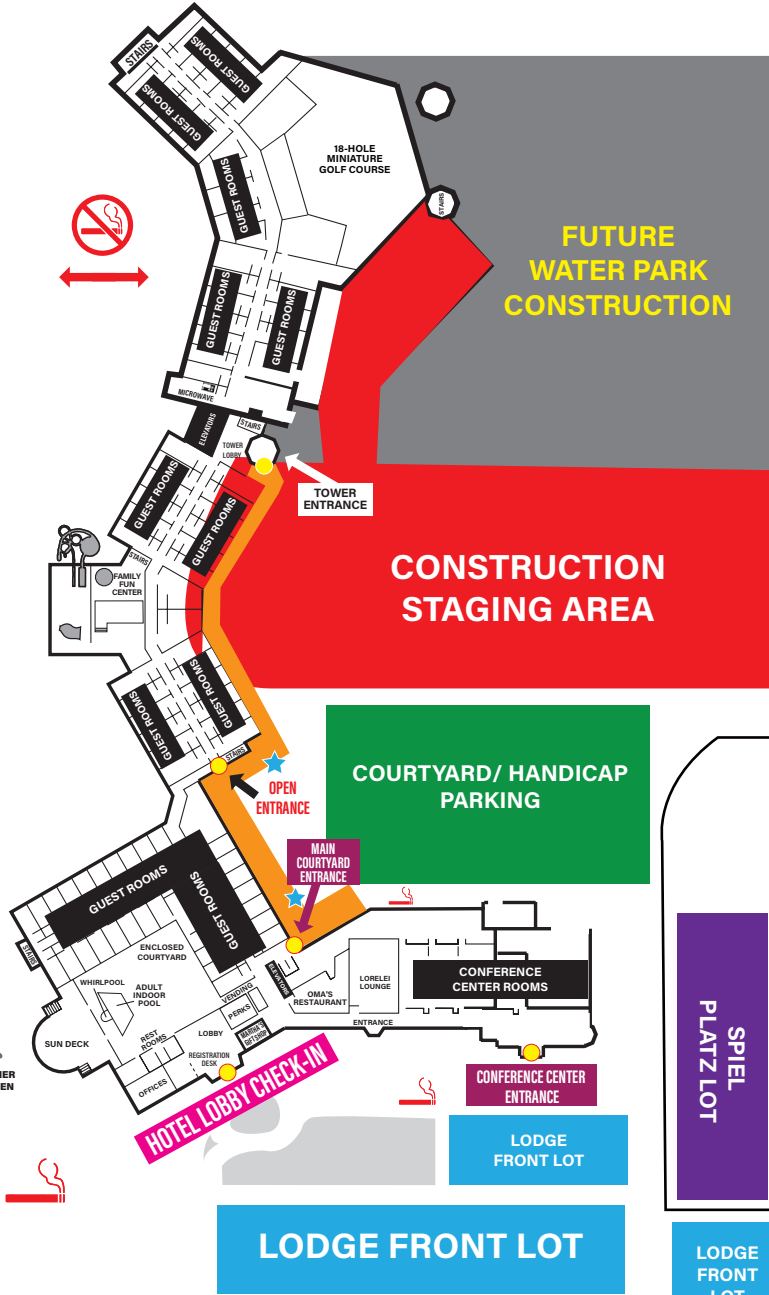

Bavarian Inn lodge

CASS RIVER

AVAILABLE HOTEL GUEST PARKING LOCATIONS

HOTEL PARKING MAP KEY

- BLUE LOT
- GREEN LOT
- YELLOW LOT
- PURPLE LOT
- SIDEWALK
- CLOSED PARKING
- MAIN ENTRANCES
- GUEST DROP OFF / PICK UP
- SMOKING LOCATIONS

Microwaves are located by the TOWER ELEVATORS ON THE 1ST - 4TH FLOORS.

Water Slides and Fun Center Pools located on lower Family Fun Center Level.

Bavarian Inn Lodge is a smoke free hotel. Smoking is only allowed 30 feet from building in designated smoking areas.

FOOD & SHOPPING LOCATIONS:
 Oma's Restaurant, Lorelei Lounge and Martha's Gift Shop is located on the first floor.
 The Ratskeller Cafe and Michael's Gift Shop is located on the Family Fun Center Level.

- POOLS, WHIRLPOOLS & WATER SLIDES
- RESTROOMS
- GIFT SHOPS
- FOOD AVAILABLE

YOU ARE HERE ★

**TAKE YOUR PICTURE
ON WILLY'S THRONE!**

**AND ENTER IT, IN OUR
YEARLY PHOTO CONTEST!**

Bavarian Inn Lodge
most reviewed hotel in michigan!